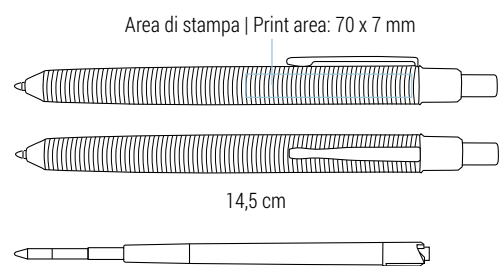

Molly

020 22 613

Penna a sfera in metallo
Meccanismo a scatto
Metal retractable ballpoint pen

Refill jumbo in plastica | Inchiostro nero tedesco di alta qualità
Plastic jumbo refill | High quality german ink in black