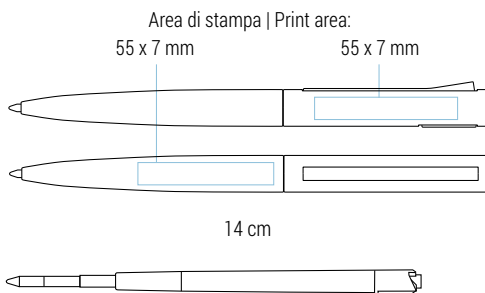

Refill jumbo in plastica | Inchiostro nero tedesco di alta qualità
Plastic jumbo refill | High quality german ink in black