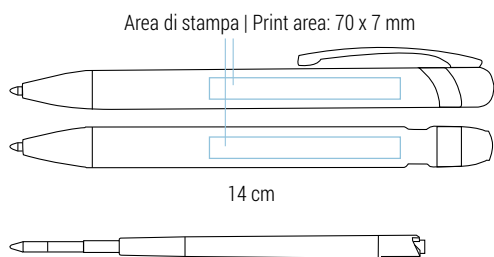

Refill jumbo in plastica | Inchiostro nero tedesco di alta qualità

Plastic jumbo refill | High quality german ink in black