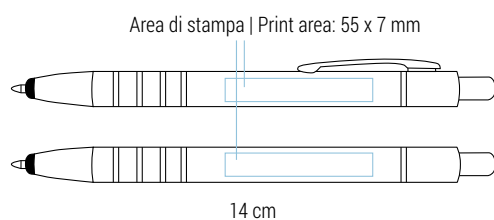

Refill jumbo in plastica | Inchiostro nero tedesco di alta qualità
Plastic jumbo refill | High quality german ink in black