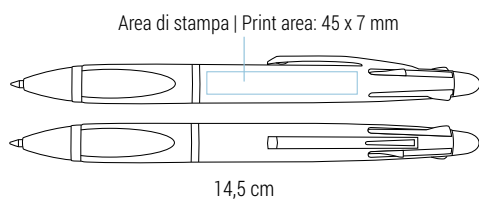

Refill slim in plastica | Inchiostro tedesco di alta qualità

Plastic slim refill | High quality german ink