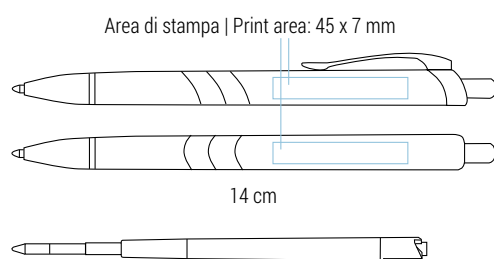

Refill jumbo in plastica | Inchiostro nero tedesco di alta qualità
Plastic jumbo refill | High quality german ink in black