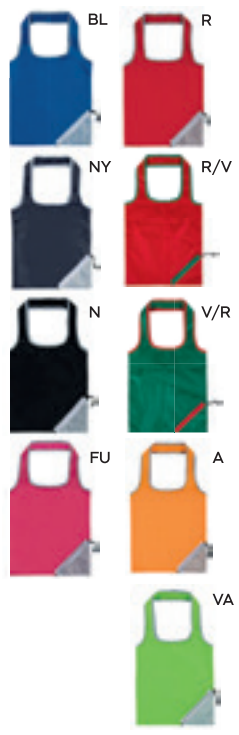

NEW COLOUR

Q24265

BORSA SHOPPING IN POLIESTERE
ripiegabile in bustina.

280x280

200/50 38x41 cm.

(M) poliestere 210D

SST SFTB